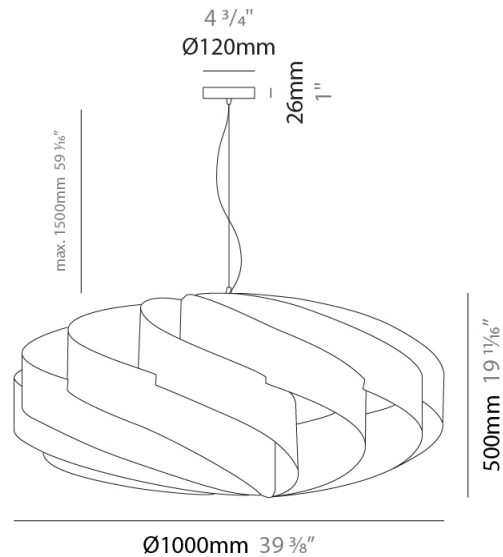

PROJECT	
TYPE	
SPECIFIER	
QUANTITY	
DATE	

SWIRL SUSPENSION

D61013-

base number   Finish
Options

1. To build a product code in our configurator select the specify button on the base model # product page
2. To build a manual product code on this datasheet choose from the options listed below in blue font and add the suffix to the base model #

GENERAL

Series: Swirl
Partner: Linea Zero
Division: Design
Installation: Suspension
Product Type: Pendant
Mounting Location: Ceiling

PHYSICAL

Shape: Round
Diameter (mm): 1000
Diameter (in): 39 ³/₈
Height (mm): 500
Height (in): 19 ¹¹/₁₆
Max. Overall Height (mm): 2000
Max. Overall Height (in): 78 ³/₄
Diffuser: Polilux™ Shade - See Finish Options
Fixture Finish: WHI / BLK / SIL / NGD / COP / PKM
Fixture Material: Polilux™/ Metal holder
Primary Material: Non-Static Polilux

ELECTRICAL

Number of Lamps: 5
Lamp Type: LED Retrofit
Bulb Included: Bulb Not Included
Max. Wattage Per Lamp (W): 7
Lamp Base: E26
Input Voltage (V): 120
Upon Request: 277Vac / GU24

LED

OPTICAL

RATINGS AND CERTIFICATIONS

Certified By: Certified for North American Standards
IP rating: IP20